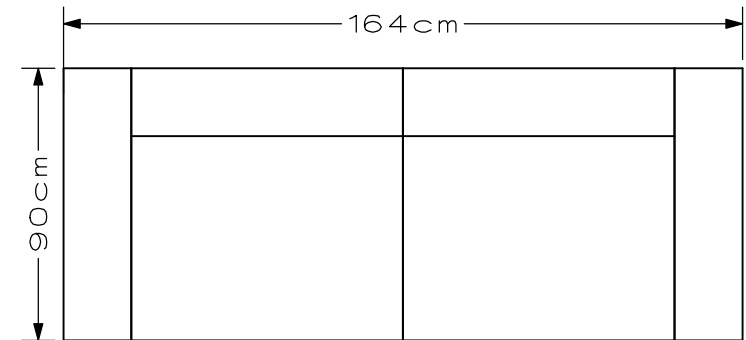

Cognac

Dimensions

Armchair

2 Seater

Stool

3 Seater

Frame : high-quality wood and plywood
Seat cushions : foam + feather/fiber mix
Back cushions : feather/fiber/foam mix
Legs : birch 15cm