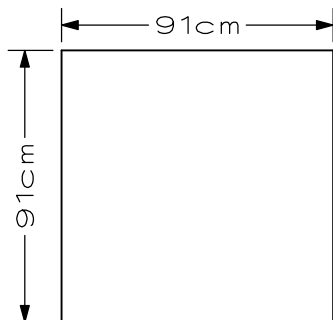

Cognac

Dimensions

Armchair

2 Seater

Stool

3 Seater

Frame : high-quality wood and plywood
Seat cushions : foam + feather/fiber mix
Back cushions : feather/fiber/foam mix
Legs : birch 15cm