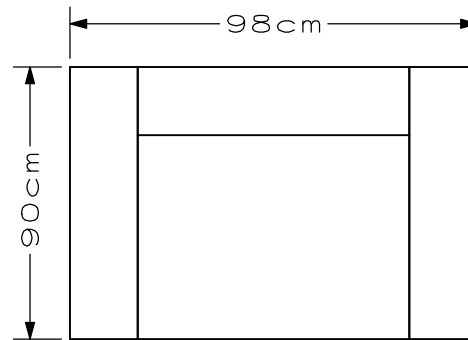

Cognac

Dimensions

Armchair

2 Seater

Stool

3 Seater

Frame : high-quality wood and plywood
Seat cushions : foam + feather/fiber mix
Back cushions : feather/fiber/foam mix
Legs : birch 15cm