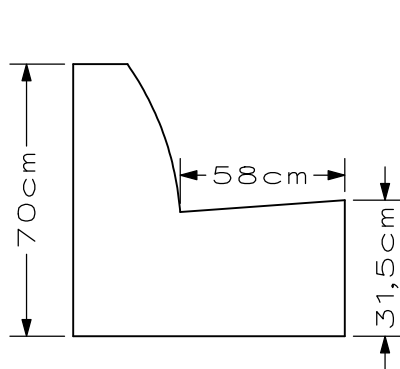

Cognac

Dimensions

Armchair

2 Seater

Stool

3 Seater

Frame : high-quality wood and plywood
Seat cushions : foam + feather/fiber mix
Back cushions : feather/fiber/foam mix
Legs : birch 15cm